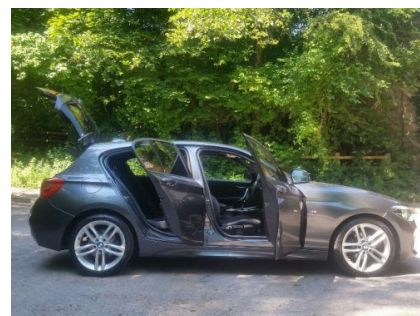

## BMW 1 SERIES 118D M SPORT

£10,790

**Mar 2016**

**87000 miles**

**Automatic**

**Diesel**